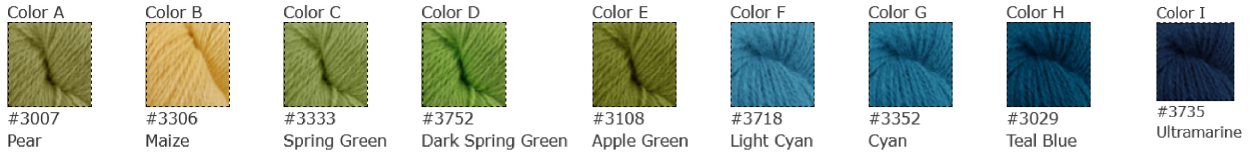

Color Selection Chart - Basics Blanket

Colors in order of appearance

WARP					
Tuna Color #	Color name			Tuna Color #	Color name
3007	Pear	your color	➡		
3306	Maize	your color	➡		
3333	Spring Green	your color	➡		
3752	Dark Spring Green	your color	➡		
3108	Apple Green	your color	➡		
3718	Light Cyan	your color	➡		
3352	Cyan	your color	➡		
3029	Teal Blue	your color	➡		
3735	Ultramarine	your color	➡		
WEFT					
2 Blankets					
1 st blanket - 3 skeins		your color	➡		
2 nd blanket - 3 skeins		your color(s)	➡		